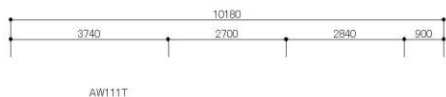

AW221

AW221

AW111T

AW142

AW221HK

1F 19.49坪 2F 19.49坪 Total 38.98坪

3980-EW

Two-tone
CODE